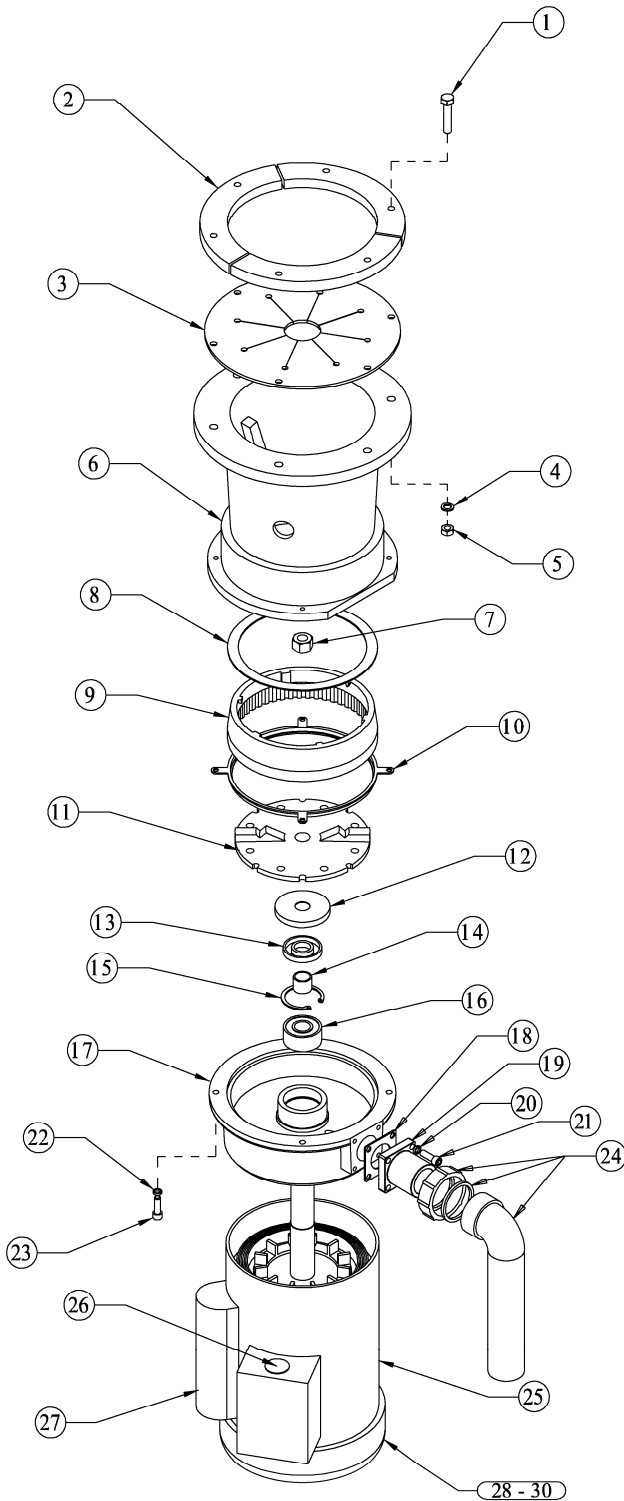

BusBoy by **NEMCO**

FOOD EQUIPMENT

BUSBOY 750

BASE UNIT NUMBERS
 B750B000011 (1 PHASE)
 B750B000015 (3 PHASE)

3/4 HP

ITEM #	PART #	DESCRIPTION	QTY
1	B1 0330	BOLT, ADAPTER	6
2	B1 0228	ADAPTER SEGMENTS	3
3	B1 0229	SLOTTED GASKET	1
4	B1 0225	LOCK WASHER	6
5	45050	NUT	6
6	B1 0230	HOPPER	1
N/S	B1 3013	WATER INLET KIT	1
N/S	B1 6800	SHANK WASHER	1
7	B1 0015	LOCK NUT	1
8	B1 0204	TOP GASKET	1
9	B1 0205	CUTTING SLEEVE	1
10	B1 0203	BOTTOM GASKET	1
11	B1 0491	ROTOR	1
12	B1 0021	WATER SHIELD	1
13	B1 0024	WATER SEAL	1
14	B1 0209	ROTOR SPACER	1
15	B1 0208	SNAP RING	1
16	B1 0207	TOP BEARING	1
N/S	B1 9000	BEARING AND SEAL KIT	1
		- INCLUDES # 8, 10, 12 - 16	
17	B1 0659-1	DRAIN HOUSING	1
18	B1 0630	DRAIN ADAPTER GASKET	1
19	B1 0629	DRAIN ADAPTER	1
20	B21 019	LOCK WASHER ; DRAIN	4
21	46606	SCREW ; DRAIN	4
N/S	B1 4143	DRAIN KIT ASSEMBLY	1
		- INCLUDES # 12 - 21	
22	B21 019	LOCK WASHER ; DRAIN	4
23	46606	SCREW ; DRAIN	4
24	B1 0517	DRAIN ELBOW	1
25	B1 4223	MOTOR ASSM ; 1 PHASE	1
	B1 4224	MOTOR ASSM ; 3 PHASE	1
26	B1 4276	RESET SWITCH ; 1 PH ; SCREW-IN	1
	B1 4276-1	RESET SWITCH ; 1 PH ; SNAP-IN	1
	B1 4277	RESET SWITCH ; 3 PH ; SCREW-IN	1
	B1 4277-1	RESET SWITCH ; 3 PH ; SNAP-IN	1
27	B1 4258	CAPACITOR ; 1 PH ; OLD-STYLE	1
	B1 4258-1	START CAPACITOR ; 1 PH ; NEW	1
	B1 4258-2	RUN CAPACITOR ; 1 PH ; NEW	1
28	B1 4065	BOTTOM BEARING ; MOTOR	1
32	B1 4059	COOLING FAN ; MOTOR	1
33	B1 4067	FAN GUARD ; MOTOR	1
N/S	B750PK00011	POWER PACK ; 1 PHASE	1
		- INCLUDES # 7, 8, 10, 12 - 17, 21	
N/S	B750PK00015	POWER PACK ; 3 PHASE	1
		- INCLUDES # 7, 8, 10, 12 - 17, 21	