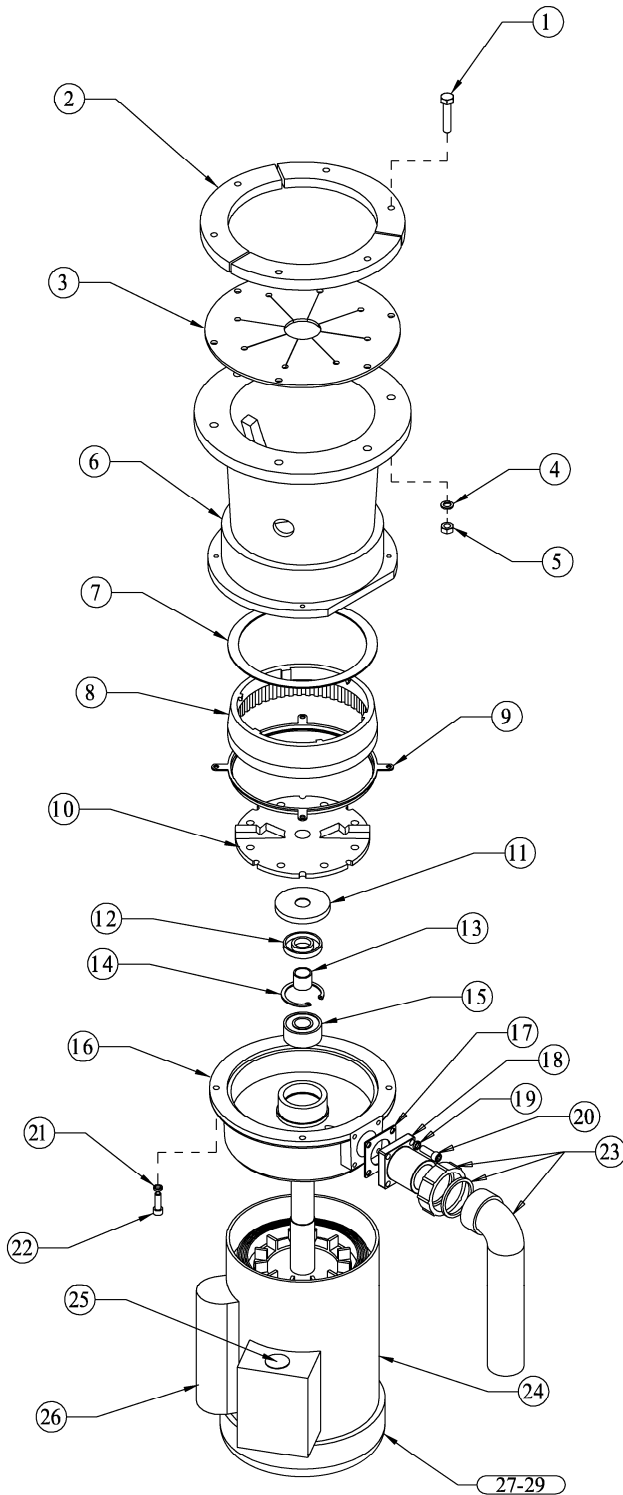

BusBoy by NEMCO

FOOD EQUIPMENT

MODEL SERIES: 300 DISPOSERS

BASE UNIT NUMBERS
 B300B000011 (1 PHASE)
 B300B000015 (3 PHASE)

1/2 HP

ITEM #	PART #	DESCRIPTION	QTY
1	B10330	BOLT, ADAPTER	6
2	B10228	ADAPTER SEGMENTS	3
3	B10229	SLOTTED GASKET	1
4	B10225	LOCK WASHER	6
5	45050	NUT	6
6	B10230	HOPPER	1
N/S	B13013	WATER INLET KIT	1
N/S	B16800	SHANK WASHER	1
7	B10204	TOP GASKET	1
8	B10205	CUTTING SLEEVE	1
9	B10203	BOTTOM GASKET	1
10	B10491	ROTOR	1
11	B10021	WATER SHIELD	1
12	B10024	WATER SEAL	1
13	B10209	ROTOR SPACER	1
14	B10208	SNAP RING	1
15	B10207	TOP BEARING	1
N/S	B19000	BEARING AND SEAL KIT	1
		- INCLUDES # 7, 9, 11 - 15	
16	B10659-1	DRAIN HOUSING	1
17	B10630	DRAIN ADAPTER GASKET	1
18	B10629	DRAIN ADAPTER	1
19	B21019	LOCK WASHER ; DRAIN	4
20	46606	SCREW ; DRAIN	4
N/S	B14143	DRAIN KIT ASSEMBLY	1
		- INCLUDES # 11 - 20	
21	B21019	LOCK WASHER ; DRAIN	4
22	46606	SCREW ; DRAIN	4
23	B10517	DRAIN ELBOW	1
24	B10906	MOTOR ASSM ; 1 PHASE	1
	B10907	MOTOR ASSM ; 3 PHASE	1
25	B14070	RESET SWITCH ; 1 PH ; SCREW-IN	1
	B14070-1	RESET SWITCH ; 1 PH ; SNAP-IN	1
	B14078	RESET SWITCH ; 3 PH ; SCREW-IN	1
	B14078-1	RESET SWITCH ; 3 PH ; SNAP-IN	1
26	B14060	CAPACITOR ; 1 PH ; OLD-STYLE	1
	B14060-1	START CAPACITOR ; 1 PH ; NEW	1
	B14060-2	RUN CAPACITOR ; 1 PH ; NEW	1
27	B14065	BOTTOM BEARING ; MOTOR	1
28	B14059	COOLING FAN ; MOTOR	1
29	B14067	FAN GUARD ; MOTOR	1
N/S	B300PK00011	POWER PACK ; 1 PHASE	1
		- INCLUDES # 7, 9, 11 - 16, 20	
N/S	B300PK00015	POWER PACK ; 3 PHASE	1
		- INCLUDES # 7, 9, 11 - 16, 20	