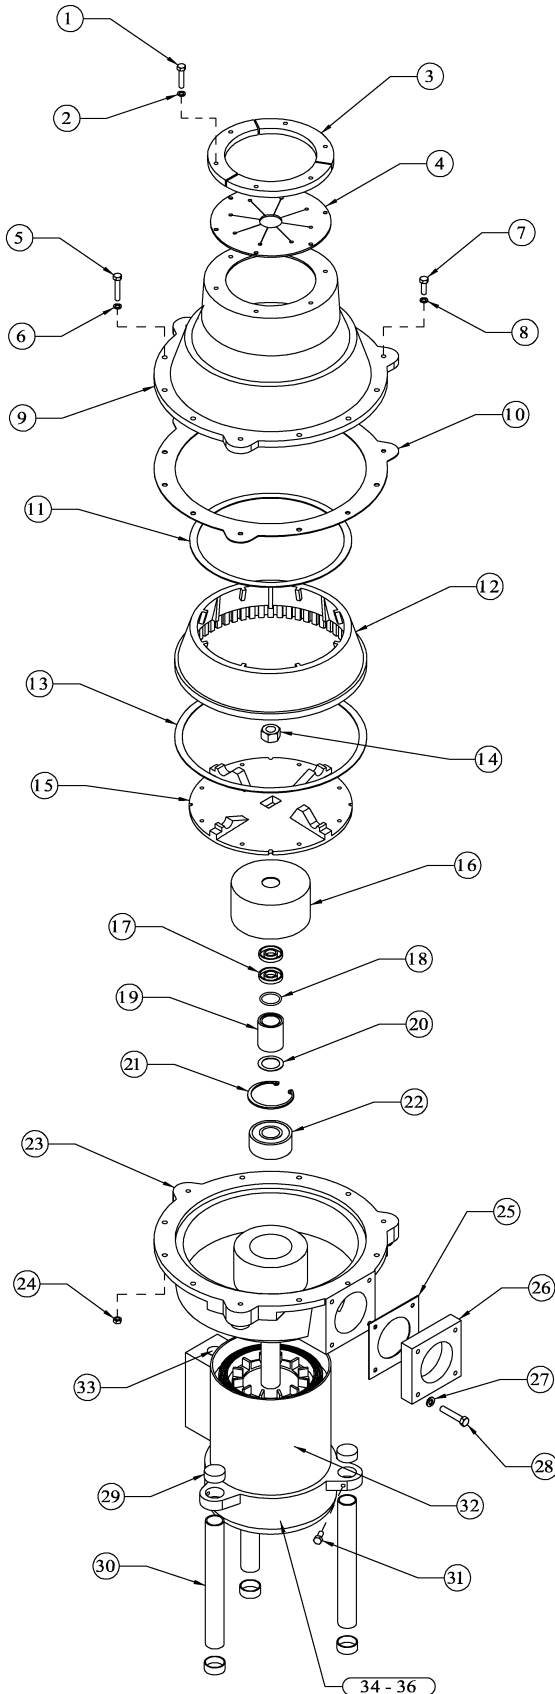

BusBoy by

BUSBOY 7500

BASE UNIT NUMBER
B7500B00015

7 1/2 HP

ITEM #	PART #	DESCRIPTION	QTY
1	46140	BOLT, ADAPTER	6
2	B1 0225	LOCK WASHER	6
3	B1 0228	ADAPTER SEGMENTS	3
4	B1 0229	SLOTTED GASKET	1
5	46600	BOLT, 1 3/4"	8
6	B1 0225	LOCK WASHER	8
7	45640	BOLT, 1"	4
8	B1 0225	LOCK WASHER	4
9	B1 0474	HOPPER	1
N/S	B1 3013	WATER INLET KIT	1
N/S	B1 6800	SHANK WASHER	1
10	B1 0310	BOTTOM GASKET	1
11	B1 0309	TOP GASKET	1
12	B1 0311	CUTTING SLEEVE	1
13	B1 7024	SLEEVE GASKET	1
14	B1 0324	LOCK NUT	1
15	B1 0509	ROTOR	1
16	B1 0332	WATER SHIELD	1
17	B1 0316	WATER SEAL	2
18	B30791	O-RING	1
19	B1 0315	SPACER	1
20	B1 4141	BRASS WASHER	1
21	B1 0314	SNAP RING	1
22	B1 0313	TOP BEARING	1
N/S	B1 9004	BEARING AND SEAL KIT	1
		- INCLUDES # 10, 11, 13, 14, 17 - 22	
23	B1 0670	DRAIN HOUSING	1
N/S	B1 4146	DRAIN KIT ASSEMBLY	1
		- INCLUDES # 17 - 23	
24	45050	NUT	8
25	B1 0327	DRAIN ADAPTER GASKET	1
26	B1 0326	DRAIN ADAPTER	1
27	B1 0328	LOCK WASHER	4
28	B1 0325	BOLT	4
N/S	B1 0539	DRAIN ADAPTER KIT	1
		- INCLUDES # 25 - 28	
29	B1 0375	CAP, 1 1/4", LEG	6
30	B1 0374	1 1/4" OD LEG	3
31	B2000552	SCREW, LEG	3
32	B1 4228	MOTOR ASSEMBLY	1
33	B1 4281	RESET SWITCH ; 3 PH ; SCREW-IN	1
34	B1 0238	BOTTOM BEARING ; MOTOR	1
35	B1 4103	COOLING FAN ; MOTOR	1
36	B1 4109	FAN GUARD ; MOTOR	1
N/S	B7500PK0015	POWER PACK ; 3 PHASE	1
		- INCLUDES # 10-11, 13-14, 16-23, 29-32	